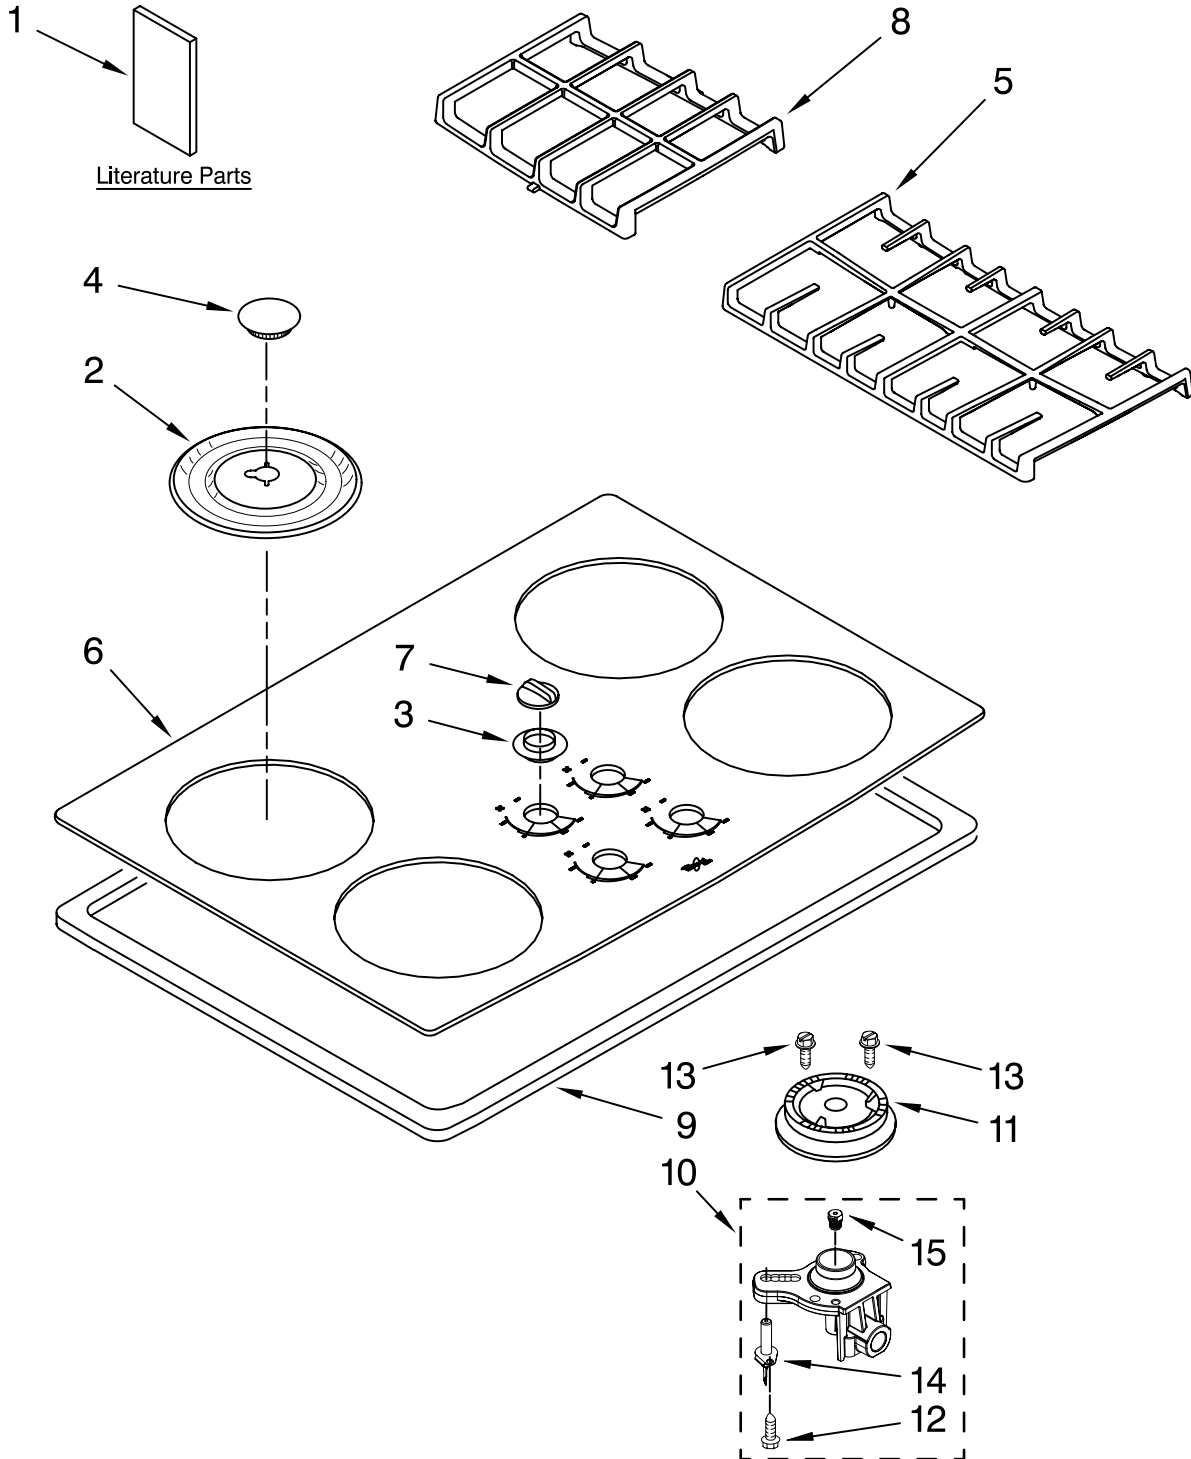

COOKTOP, BURNER AND GRATE PARTS

For Models: GLT3057RB03, GLT3057RQ03
(Black) (Designer White)

30" SEALED GAS COOKTOP

FOR ORDERING INFORMATION REFER TO PARTS PRICE LIST

COOKTOP, BURNER AND GRATE PARTS

For Models: GLT3057RB03, GLT3057RQ03
(Black) (Designer White)

Illus. No.	Part No.	DESCRIPTION	Illus. No.	Part No.	DESCRIPTION	Illus. No.	Part No.	DESCRIPTION
1		LITERATURE PARTS	4		Cap, Burner 6K (RR)	9	3191932	Seal, Foam
	8286304	Installation Instructions		8286153CB	Coal Matte Black	10		Holder, Orifice
	8304571	Undercounter, Installation Instructions		8286153CG	Cumberland Gray 9.5K (LR)		W10128448	6K (RR)
	W10162190	Use & Care Guide		8286154CB	Coal Matte Black		W10128451	12K (LF,RF)
		Safe Cooking Tips		8286154CG	Cumberland Gray 12.5K (LF,RF)	11	W10128450	9K (LR)
	9762761	English		8286155CB	Coal Matte Black		8286181	RF
	W10065852	French		8286155CG	Cumberland Gray		8286182	LF, RF
	8286620	L.P. Conversion Instructions	5		Grate Left		8286184	LR
2		Bowl, Burner 6K (RR)		8285892CB	Coal Matte Black	12	8273062	Screw
	3191307	Black		8285892CG	Cumberland Gray	13	3368921	Screw
	3191308	White			Right	14	9782116	Electrode
		9K,12K (LR,RF,LF)		8285894CB	Coal Matte Black	15		Orifice
	3191302	Black	6		Cooktop		3192529	RR
	3191303	White		8286102	Black		3192523	LR
3		Grommet, Glass	7	8286103	White		8286551	LF, RF
	3180079	Black			Knob, Control (4)	Following Parts Not Illustrated		
	3180081	White		8286058BL	Black			Harness, Wire
				8286058WH	White			Ignitor
						4456626	15"	
				8	Grate, Center	4456627	28"	
					Coal Matte Black	4449809	Screw (4)	
					Cumberland Gray	3400806	Screw (2)	